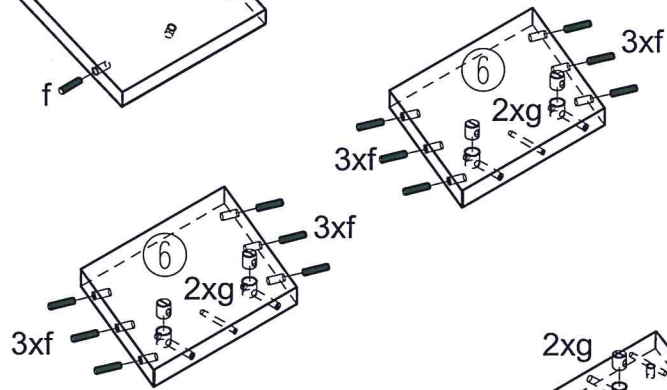

REALITY

modern furniture

R4394-38

Esstisch INNSBRUCK

- 1 x
- 1 x
- 2 x
- 1 x
- 1 x
- 2 x
- 1 x

B

C

D

8 x a

Ø4 x 35

G