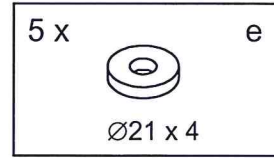

REALITY

modern furniture

R4394-38

Esstisch INNSBRUCK

- 1 x
- 1 x
- 2 x
- 1 x
- 1 x
- 2 x
- 1 x

B

C

D

8 x a

Ø4 x 35

G