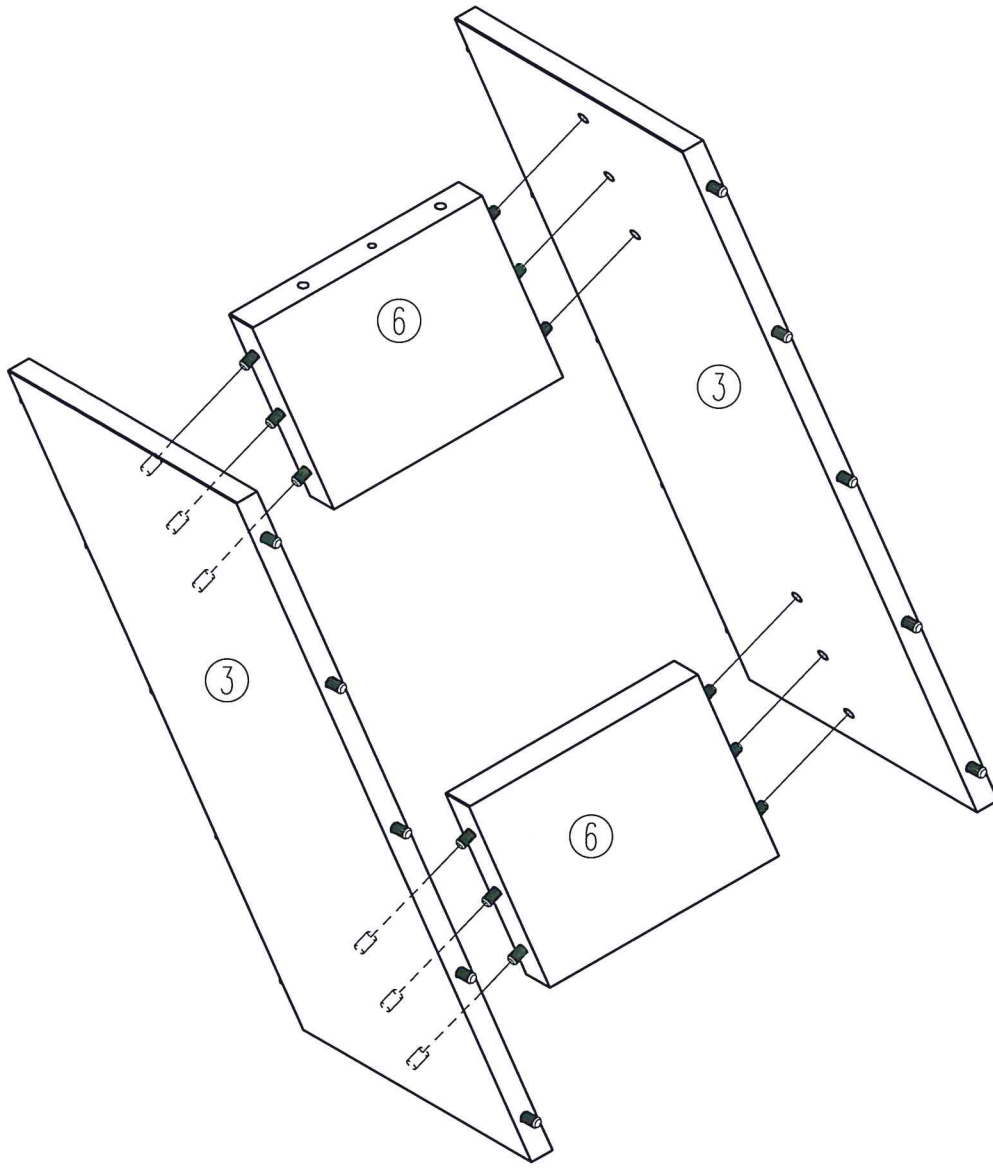

REALITY

modern furniture

R4394-38

Esstisch INNSBRUCK

- 1 x
- 1 x
- 2 x
- 1 x
- 1 x
- 2 x
- 1 x

B

C

D

8 x a

Ø4 x 35

G