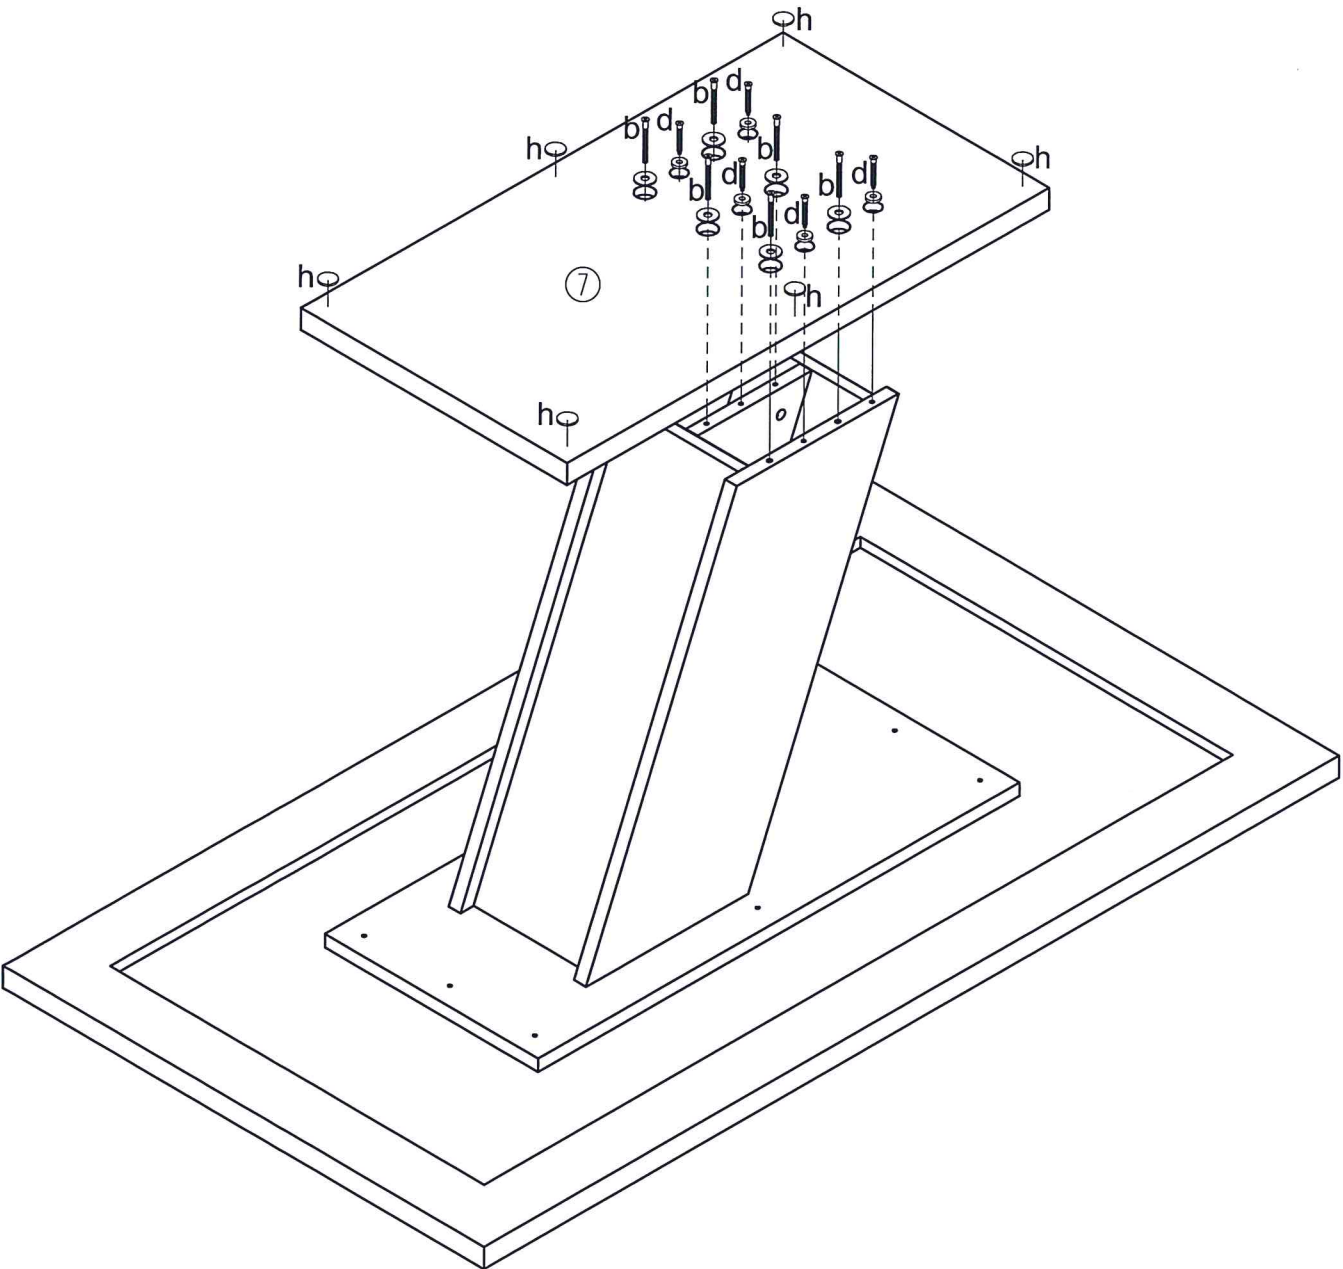

REALITY

modern furniture

R4394-38

Esstisch INNSBRUCK

- 1 x
- 1 x
- 2 x
- 1 x
- 1 x
- 2 x
- 1 x

B

C

D

8 x a

Ø4 x 35

G