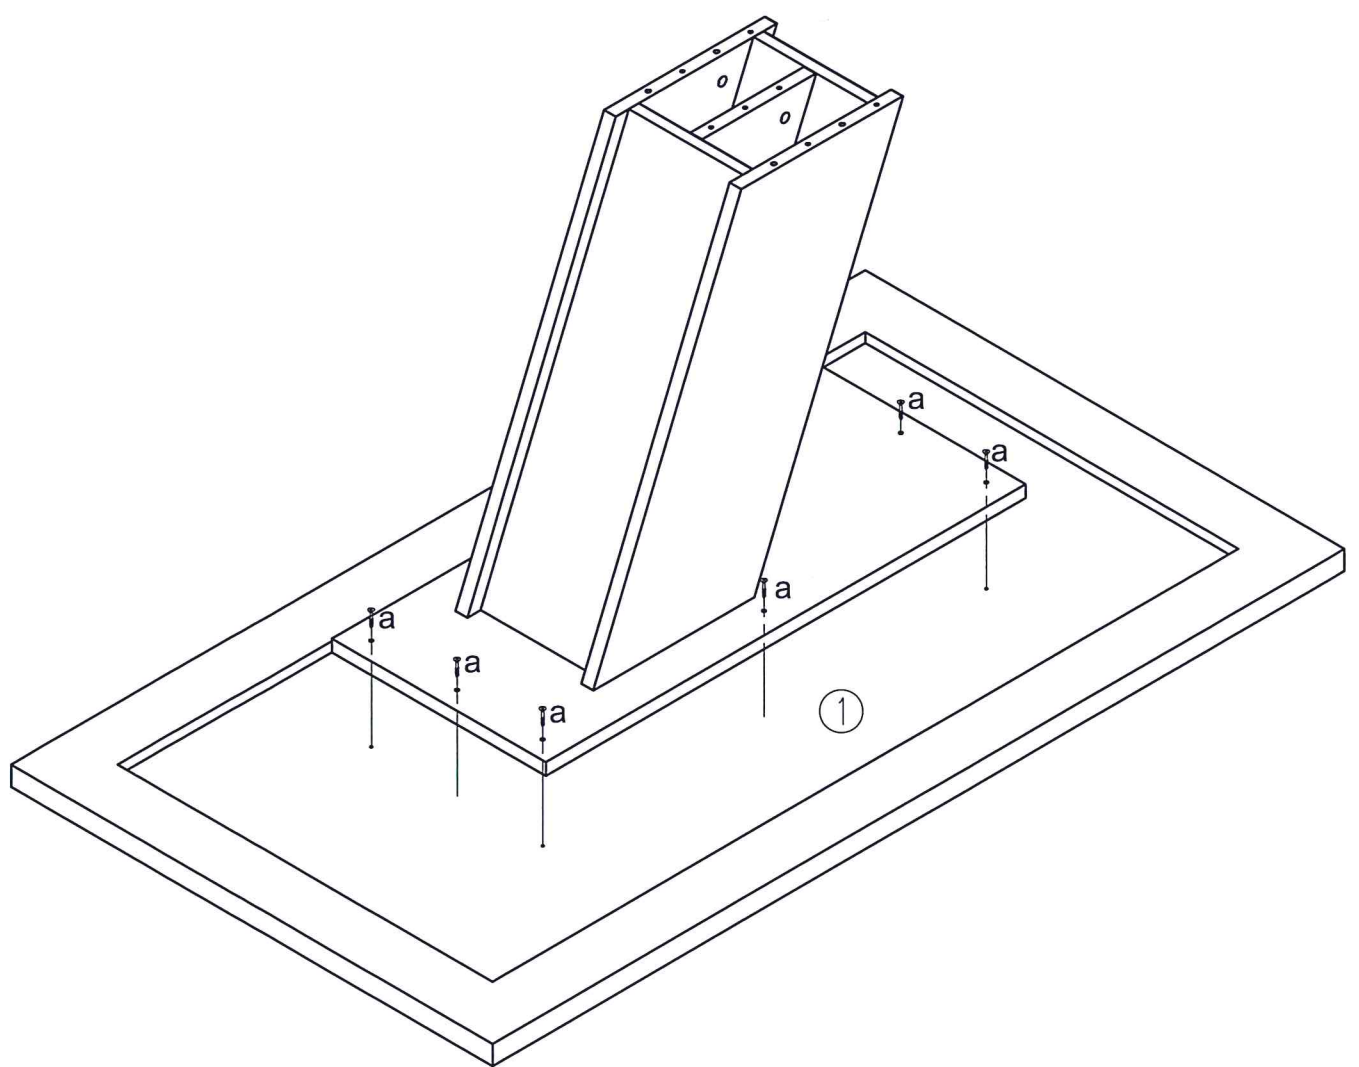

REALITY

modern furniture

R4394-38

Esstisch INNSBRUCK

- 1 x
- 1 x
- 2 x
- 1 x
- 1 x
- 2 x
- 1 x

B

C

D

8 x a

Ø4 x 35

G