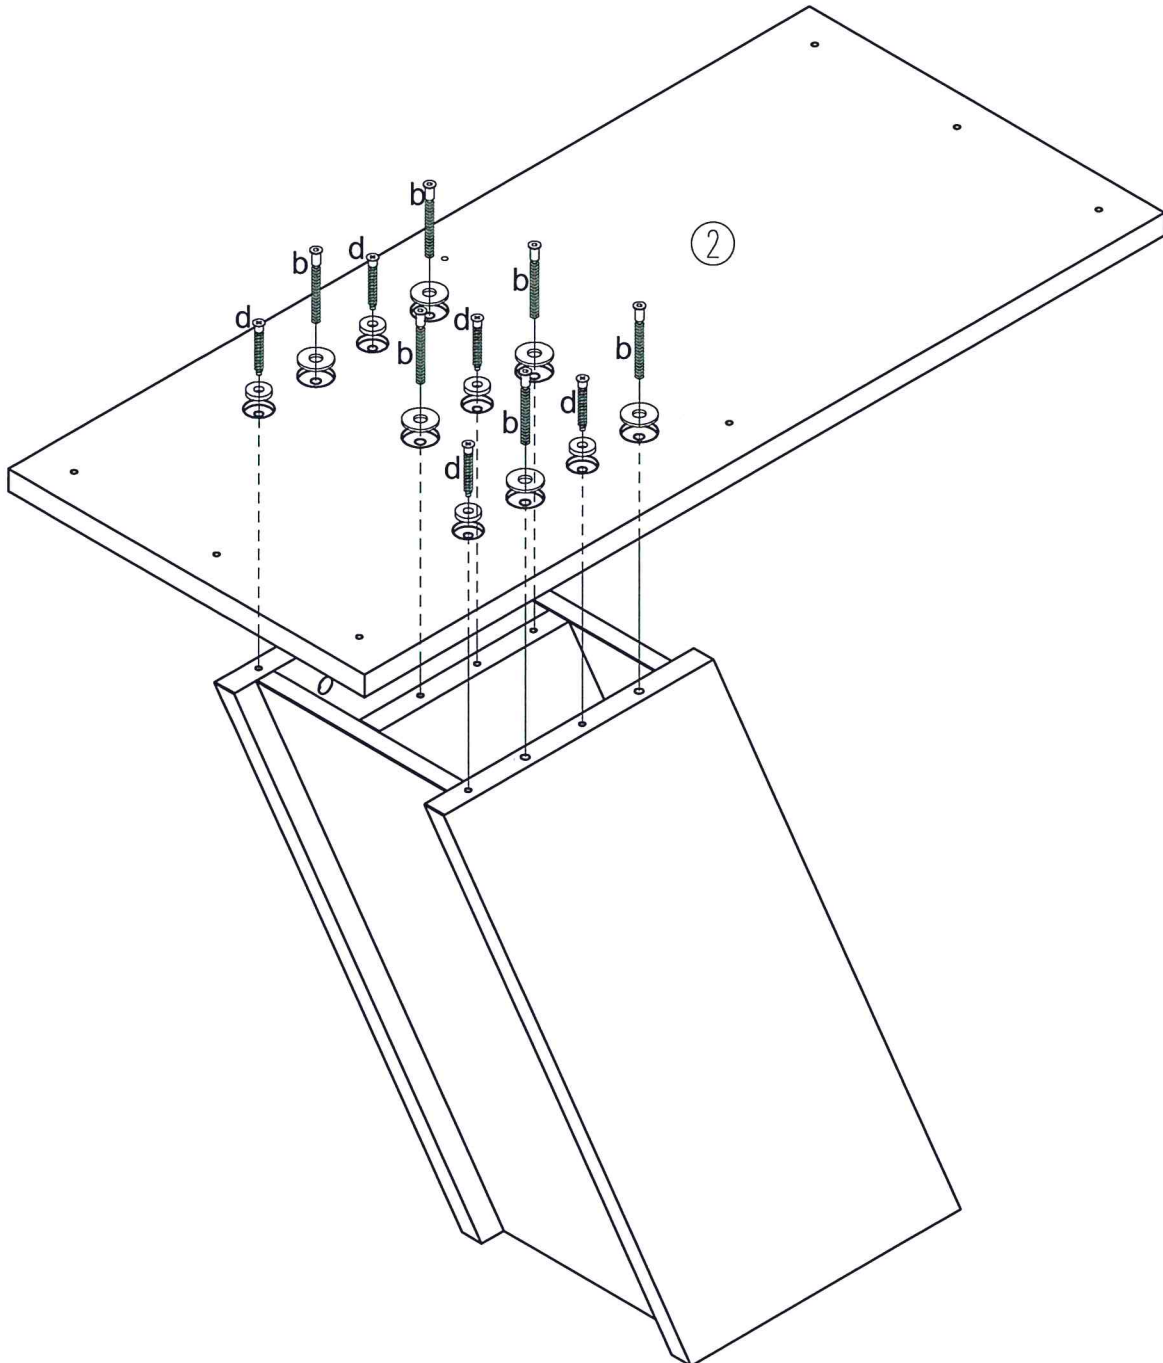

REALITY

modern furniture

R4394-38

Esstisch INNSBRUCK

- 1 x
- 1 x
- 2 x
- 1 x
- 1 x
- 2 x
- 1 x

B

C

D

8 x a

Ø4 x 35

G