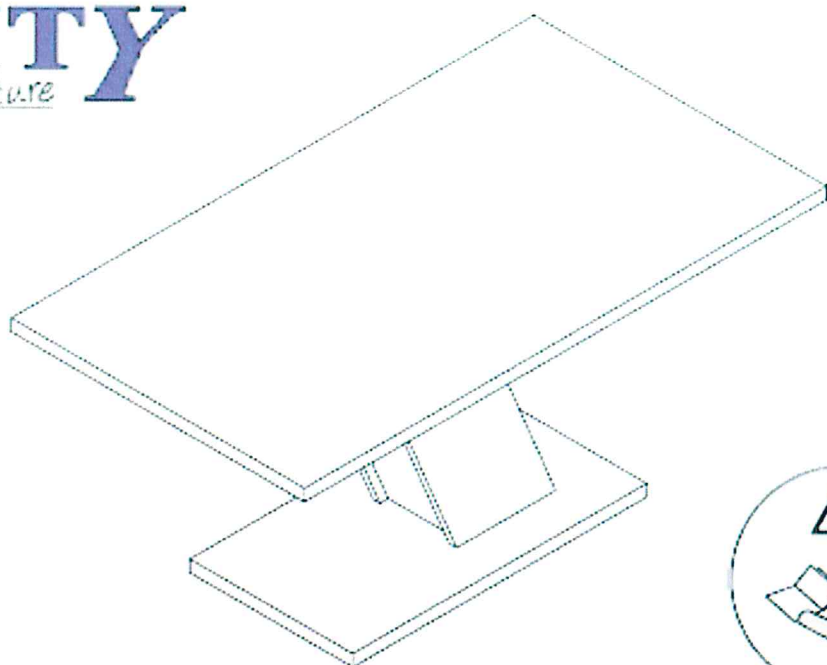

REALITY

modern furniture

R4394-38

Esstisch INNSBRUCK

- 1 x
- 1 x
- 2 x
- 1 x
- 1 x
- 2 x
- 1 x

B

C

D

8 x a

Ø4 x 35

G