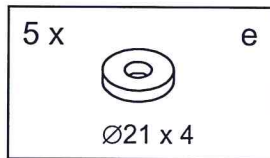

REALITY

modern furniture

R4394-38

Esstisch INNSBRUCK

- 1 x
- 1 x
- 2 x
- 1 x
- 1 x
- 2 x
- 1 x

B

C

D

8 x a

Ø4 x 35

G