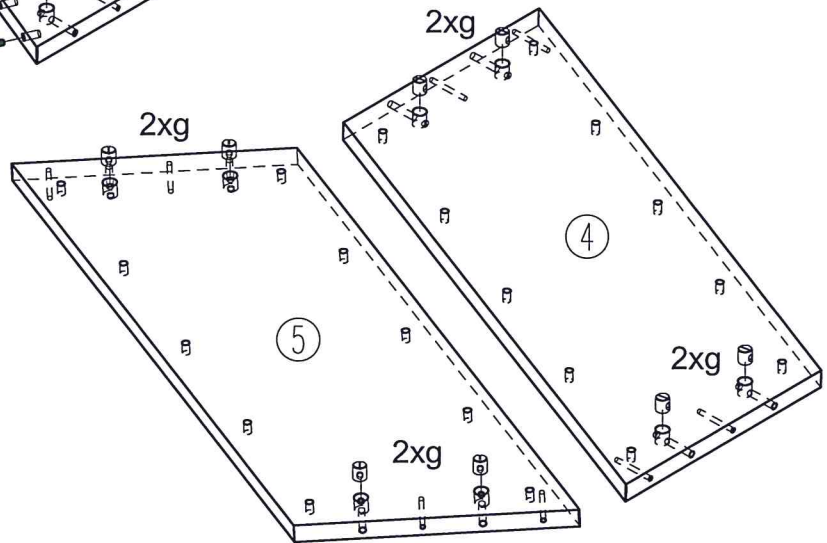

REALITY

modern furniture

R4394-38

Esstisch INNSBRUCK

- 1 x
- 1 x
- 2 x
- 1 x
- 1 x
- 2 x
- 1 x

B

C

D

8 x a

Ø4 x 35

G