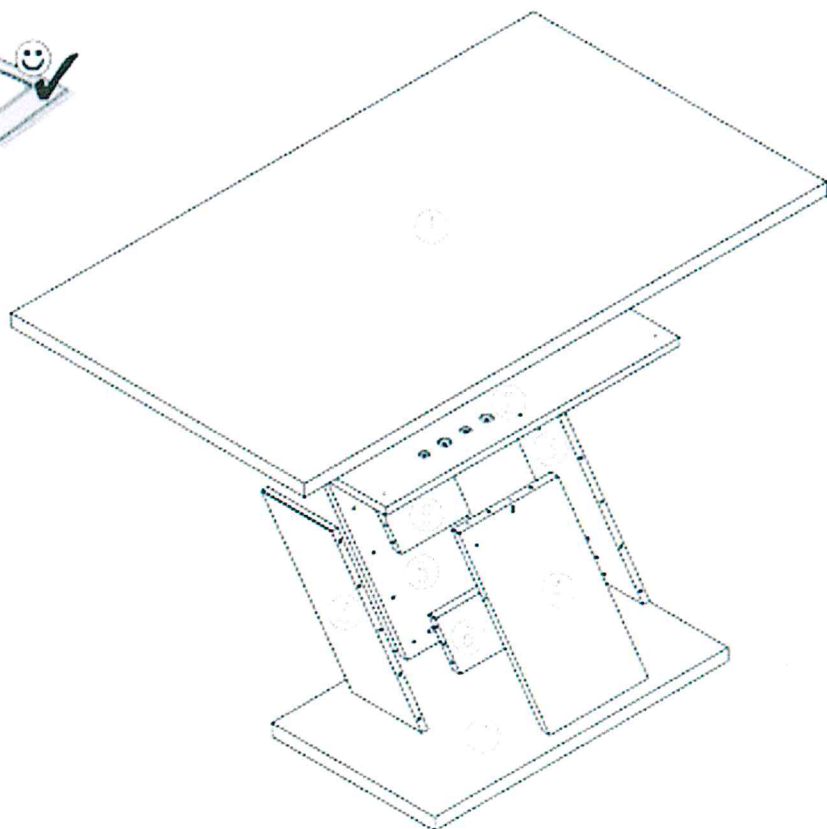

REALITY

modern furniture

R4394-38

Esstisch INNSBRUCK

- 1 x
- 1 x
- 2 x
- 1 x
- 1 x
- 2 x
- 1 x

B

C

D

8 x a

Ø4 x 35

G